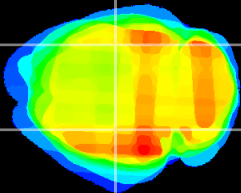

Coronal

Sagittal-R

Sagittal-L

ViBrism: CX11740
Horizontal

CA2/CA3