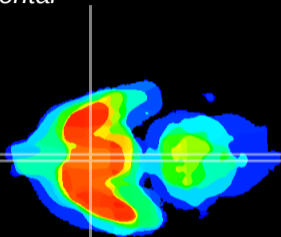

Coronal

Sagittal-R

Sagittal-L

ViBrism: CX11744
Horizontal

SCN