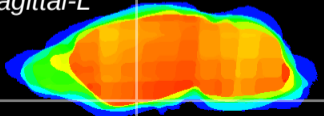

Coronal

Sagittal-R

Sagittal-L

ViBrism: CX11745
Horizontal

S0