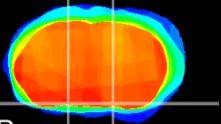

Coronal

Sagittal-R

Sagittal-L

ViBrism: CX11745
Horizontal

S0