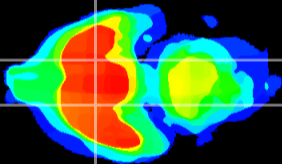

Coronal

Sagittal-R

Sagittal-L

ViBrism: CX11745
Horizontal

S0