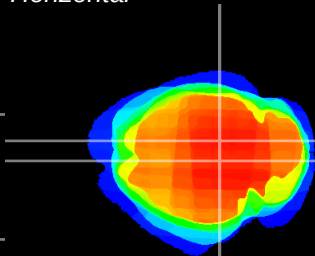

Coronal

Sagittal-R

Sagittal-L

ViBrism: CX11747
Horizontal

SC