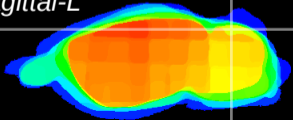

Coronal

Sagittal-R

Sagittal-L

ViBrism: CX11748
Horizontal

Cb lobe