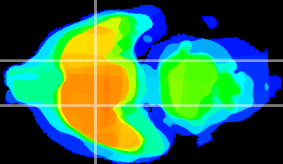

Coronal

Sagittal-R

Sagittal-L

ViBrism: CX11748
Horizontal

S0