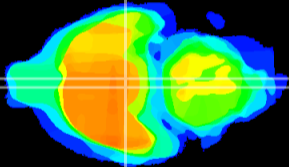

Coronal

Sagittal-R

Sagittal-L

ViBrism: CX11748
Horizontal

VMH