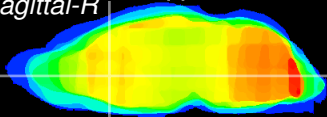

Coronal

Sagittal-R

Sagittal-L

ViBrism: CX11751
Horizontal

LS