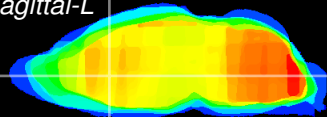

Coronal

Sagittal-R

Sagittal-L

ViBrism: CX11751
Horizontal

LS