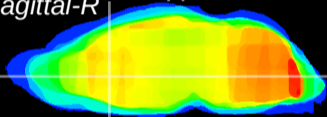

Coronal

Sagittal-R

Sagittal-L

ViBrism: CX11751
Horizontal

LS