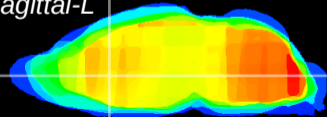

Coronal

Sagittal-R

Sagittal-L

ViBrism: CX11751
Horizontal

LS