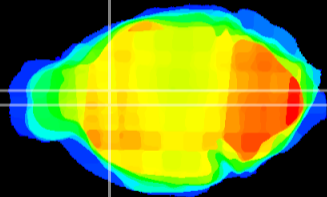

Coronal

Sagittal-R

Sagittal-L

ViBrism: CX11751
Horizontal

LS