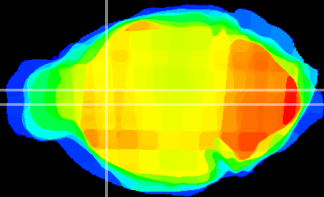

Coronal

Sagittal-R

Sagittal-L

ViBrism: CX11751
Horizontal

LS