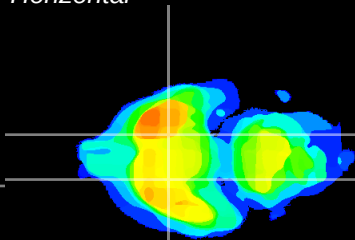

Coronal

Sagittal-R

Sagittal-L

ViBrism: CX11751
Horizontal

S0