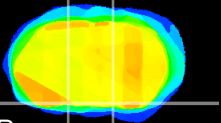

Coronal

Sagittal-R

Sagittal-L

ViBrism: CX11751
Horizontal

S0