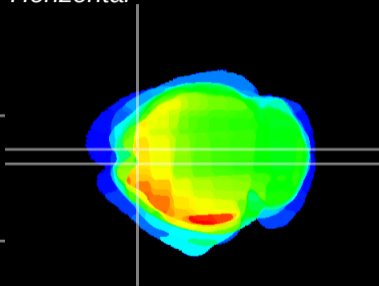

Coronal

Sagittal-R

Sagittal-L

ViBriSM: CX11756
Horizontal

Cx motor