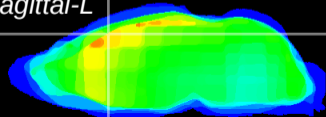

Coronal

Sagittal-R

Sagittal-L

ViBriSM: CX11756
Horizontal

Cx motor