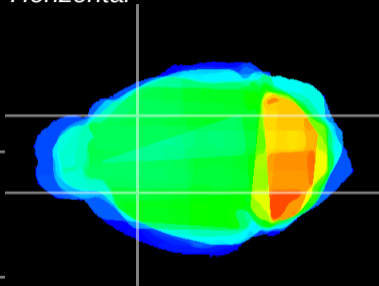

Coronal

Sagittal-R

Sagittal-L

ViBrism: CX11759
Horizontal

CPU lateral