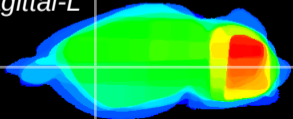

Coronal

Sagittal-R

Sagittal-L

ViBrism: CX11759
Horizontal

CPU lateral