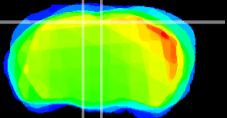

Coronal

Sagittal-R

Sagittal-L

ViBrism: CX11765
Horizontal

RS