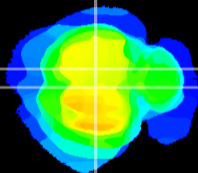

Coronal

Sagittal-R

Sagittal-L

ViBrism: CX11765
Horizontal

RS