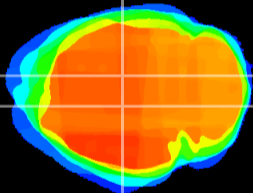

Coronal

Sagittal-R

Sagittal-L

ViBrism: CX11771
Horizontal

DG