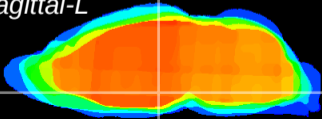

Coronal

Sagittal-R

Sagittal-L

ViBrism: CX11771
Horizontal

DM