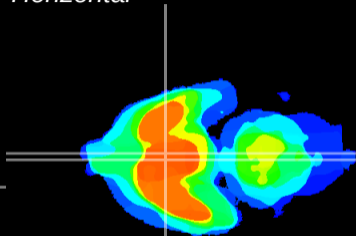

Coronal

Sagittal-R

Sagittal-L

ViBrism: CX11771
Horizontal

SCN