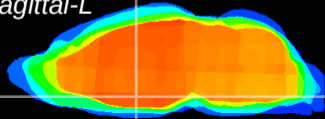

Coronal

Sagittal-R

Sagittal-L

ViBrism: CX11771  
Horizontal

SPa dorsal