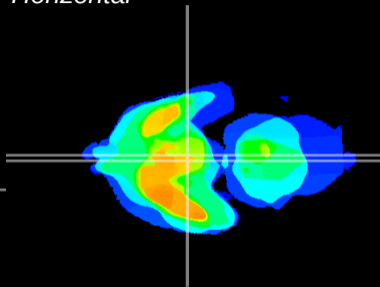

Coronal

Sagittal-R

Sagittal-L

ViBrism: CX11772
Horizontal

Arc