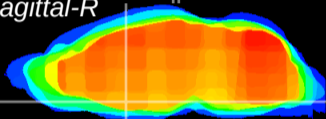

Coronal

Sagittal-R

Sagittal-L

ViBrism: CX11772
Horizontal

MPA