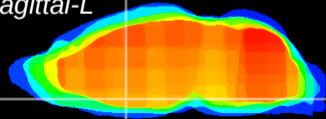

Coronal

Sagittal-R

Sagittal-L

ViBrism: CX11772
Horizontal

MPA