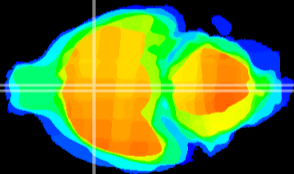

Coronal

Sagittal-R

Sagittal-L

ViBrism: CX11772
Horizontal

MPA