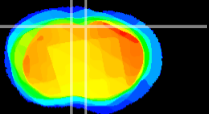

Coronal

Sagittal-R

Sagittal-L

ViBrism: CX11779
Horizontal

Cx motor