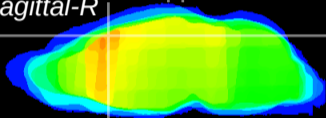

Coronal

Sagittal-R

Sagittal-L

ViBrism: CX11779
Horizontal

Cx motor