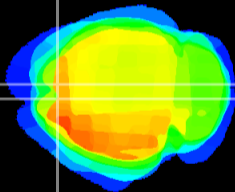

Coronal

Sagittal-R

Sagittal-L

ViBrism: CX11779
Horizontal

Cx motor