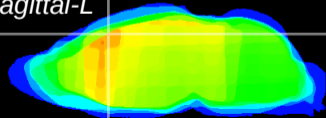

Coronal

Sagittal-R

Sagittal-L

ViBrism: CX11779
Horizontal

Cx motor