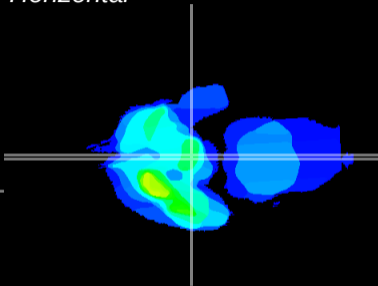

Coronal

Sagittal-R

Sagittal-L

ViBrism: CX11779
Horizontal

ME