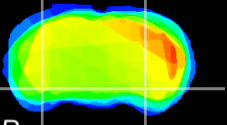

Coronal

Sagittal-R

Sagittal-L

ViBrism: CX11779
Horizontal