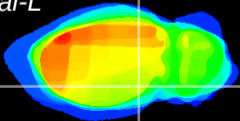

Coronal

Sagittal-R

Sagittal-L

ViBrism: CX11779
Horizontal