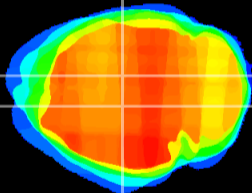

Coronal

Sagittal-R

Sagittal-L

ViBrism: CX11788
Horizontal

DG