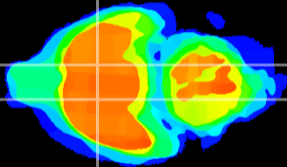

Coronal

Sagittal-R

Sagittal-L

ViBrism: CX11789
Horizontal

LH