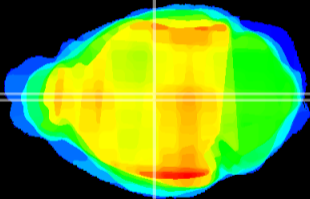

Coronal

Sagittal-R

Sagittal-L

ViBrism: CX11792
Horizontal

MD