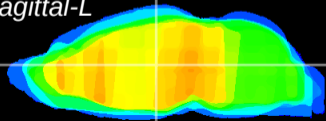

Coronal

Sagittal-R

Sagittal-L

ViBrism: CX11792
Horizontal

MD