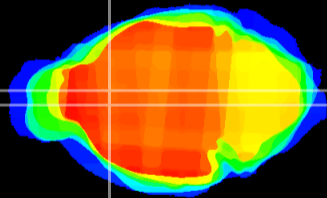

Coronal

Sagittal-R

Sagittal-L

ViBrism: CX11795
Horizontal

LS