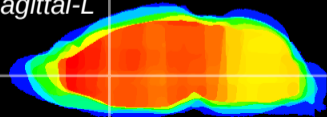

Coronal

Sagittal-R

Sagittal-L

ViBrism: CX11795
Horizontal

LS