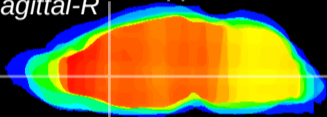

Coronal

Sagittal-R

Sagittal-L

ViBrism: CX11795
Horizontal

LS