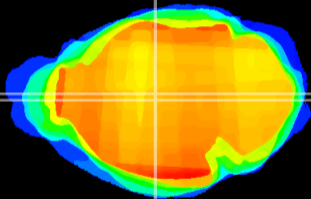

Coronal

Sagittal-R

Sagittal-L

ViBrism: CX11797
Horizontal

MD