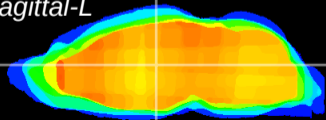

Coronal

Sagittal-R

Sagittal-L

ViBrism: CX11797
Horizontal

MD