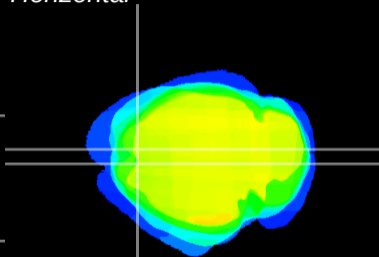

Coronal

Sagittal-R

Sagittal-L

ViBrism: CX11798
Horizontal

Cx motor