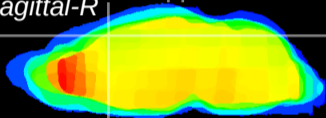

Coronal

Sagittal-R

Sagittal-L

ViBrism: CX11798
Horizontal

Cx motor