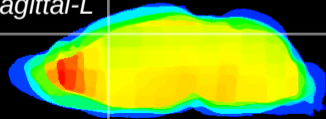

Coronal

Sagittal-R

Sagittal-L

ViBrism: CX11798
Horizontal

Cx motor