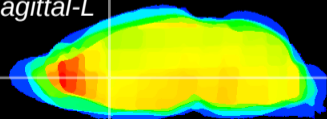

Coronal

Sagittal-R

Sagittal-L

ViBrism: CX11798
Horizontal

LS