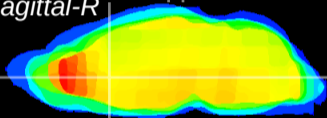

Coronal

Sagittal-R

Sagittal-L

ViBrism: CX11798
Horizontal

LS