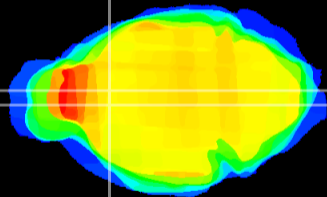

Coronal

Sagittal-R

Sagittal-L

ViBrism: CX11798
Horizontal

LS