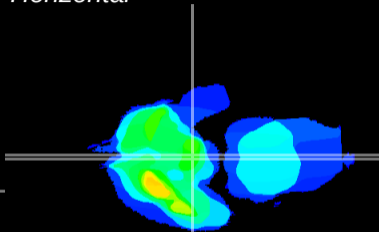

Coronal

Sagittal-R

Sagittal-L

ViBrism: CX11798
Horizontal

ME