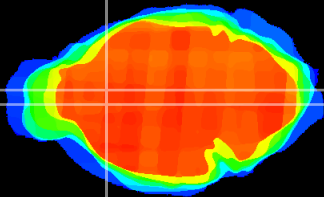

Coronal

Sagittal-R

Sagittal-L

ViBrism: CX11799
Horizontal

LS