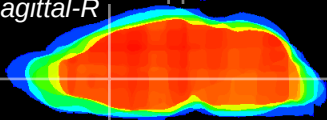

Coronal

Sagittal-R

Sagittal-L

ViBrism: CX11799
Horizontal

LS