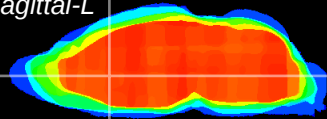

Coronal

Sagittal-R

Sagittal-L

ViBrism: CX11799
Horizontal

LS