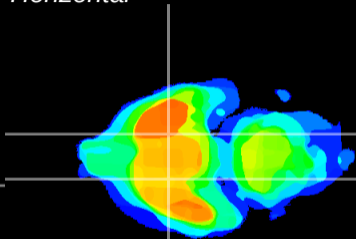

Coronal

Sagittal-R

Sagittal-L

ViBrism: CX11801
Horizontal

S0