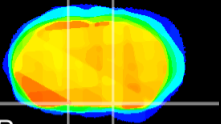

Coronal

Sagittal-R

Sagittal-L

ViBrism: CX11801
Horizontal

S0