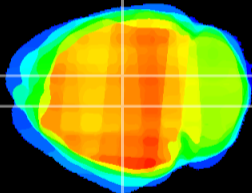

Coronal

Sagittal-R

Sagittal-L

ViBrism: CX11804
Horizontal

DG