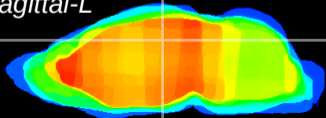

Coronal

Sagittal-R

Sagittal-L

ViBrism: CX11804
Horizontal

DG