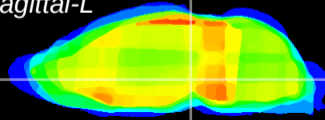

Coronal

Sagittal-R

Sagittal-L

ViBrism: CX11806
Horizontal

VTA