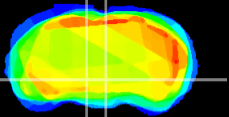

Coronal

Sagittal-R

Sagittal-L

ViBrism: CX11806
Horizontal

VTA