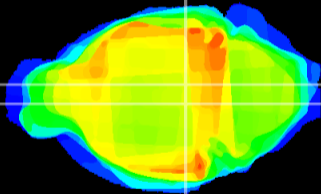

Coronal

Sagittal-R

Sagittal-L

ViBrism: CX11806
Horizontal

VTA