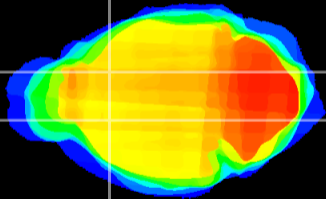

Coronal

Sagittal-R

Sagittal-L

ViBris: CX11809
Horizontal

CPu medial