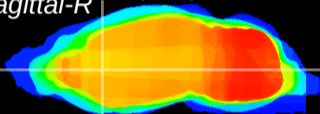

Coronal

Sagittal-R

Sagittal-L

ViBris: CX11809
Horizontal

CPu medial