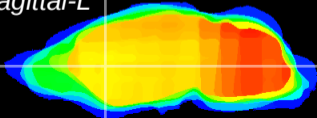

Coronal

Sagittal-R

Sagittal-L

ViBris: CX11809
Horizontal

CPu medial