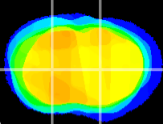

Coronal

Sagittal-R

Sagittal-L

ViBris: CX11809
Horizontal

CPu medial