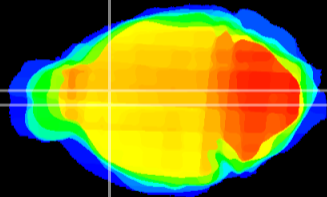

Coronal

Sagittal-R

Sagittal-L

ViBrism: CX11809
Horizontal

LS