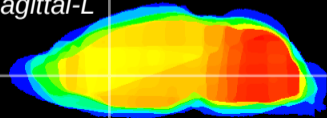

Coronal

Sagittal-R

Sagittal-L

ViBrism: CX11809
Horizontal

LS