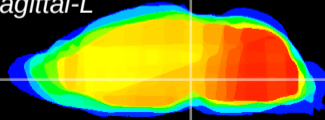

Coronal

Sagittal-R

Sagittal-L

ViBrism: CX11809
Horizontal

VTA