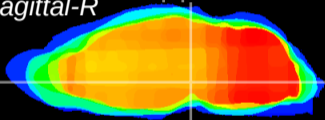

Coronal

Sagittal-R

Sagittal-L

ViBrism: CX11809
Horizontal

VTA