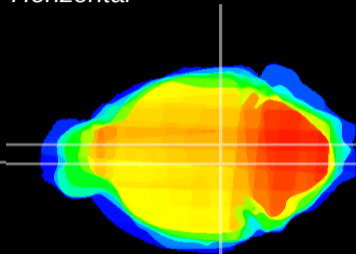

Coronal

Sagittal-R

Sagittal-L

ViBrism: CX11809
Horizontal

VTA