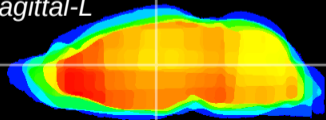

Coronal

Sagittal-R

Sagittal-L

ViBrism: CX11811
Horizontal

MD