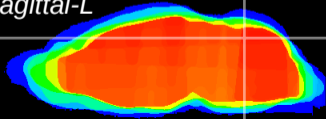

Coronal

Sagittal-R

Sagittal-L

ViBrism: CX11812
Horizontal

Cb vermis