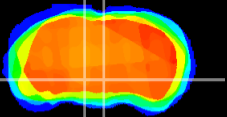

Coronal

Sagittal-R

Sagittal-L

ViBrism: CX11813
Horizontal

VTA