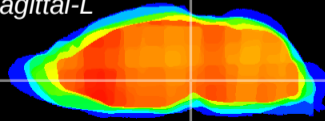

Coronal

Sagittal-R

Sagittal-L

ViBrism: CX11813
Horizontal

VTA