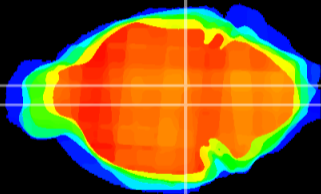

Coronal

Sagittal-R

Sagittal-L

ViBrism: CX11813
Horizontal

VTA