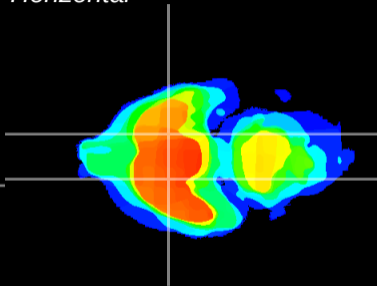

Coronal

Sagittal-R

Sagittal-L

ViBrism: CX11815  
Horizontal

S0