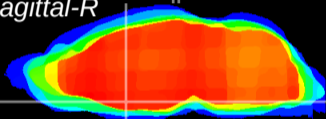

Coronal

Sagittal-R

Sagittal-L

ViBrism: CX11819
Horizontal

MPA