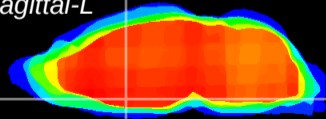

Coronal

Sagittal-R

Sagittal-L

ViBrism: CX11819
Horizontal

MPA