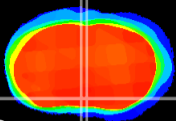

Coronal

Sagittal-R

Sagittal-L

ViBrism: CX11819
Horizontal

MPA