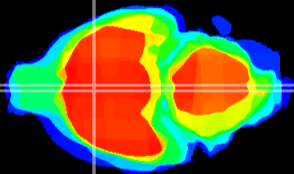

Coronal

Sagittal-R

Sagittal-L

ViBrism: CX11819
Horizontal

MPA