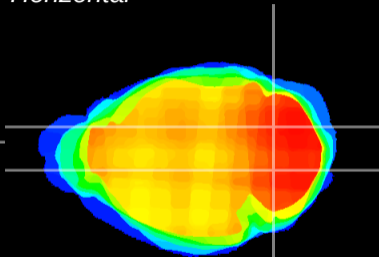

Coronal

Sagittal-R

Sagittal-L

ViBrism: CX11824
Horizontal

Cb nucleus