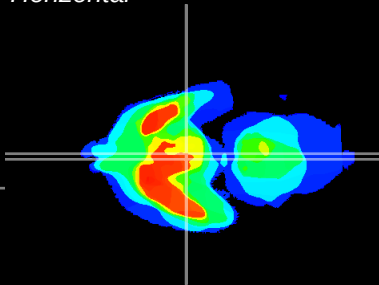

Coronal

Sagittal-R

Sagittal-L

ViBrism: CX11827
Horizontal

Arc