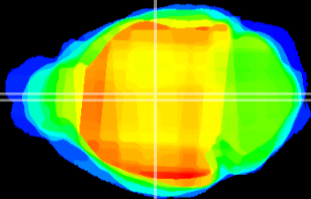

Coronal

Sagittal-R

Sagittal-L

ViBrism: CX11828
Horizontal

MD