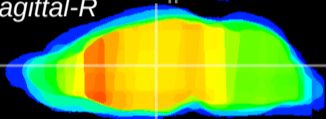

Coronal

Sagittal-R

Sagittal-L

ViBrism: CX11828
Horizontal

MD