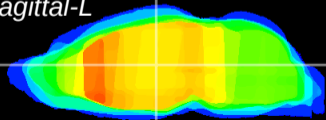

Coronal

Sagittal-R

Sagittal-L

ViBrism: CX11828
Horizontal

MD