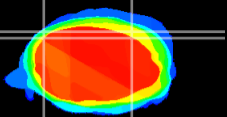

Coronal

Sagittal-R

Sagittal-L

ViBrism: CX11830
Horizontal

Cb lobe