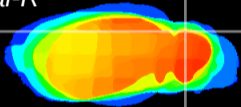

Coronal

Sagittal-R

Sagittal-L

ViBrism: CX11830
Horizontal

Cb lobe