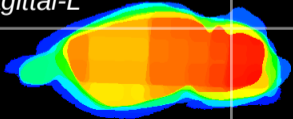

Coronal

Sagittal-R

Sagittal-L

ViBrism: CX11830
Horizontal

Cb lobe