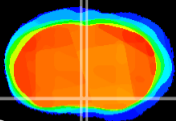

Coronal

Sagittal-R

Sagittal-L

ViBrism: CX11831
Horizontal

MPA