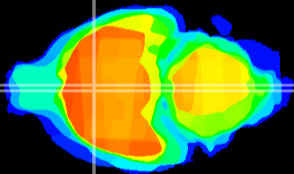

Coronal

Sagittal-R

Sagittal-L

ViBrism: CX11831
Horizontal

MPA