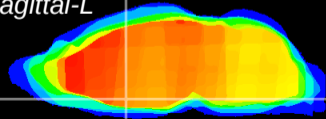

Coronal

Sagittal-R

Sagittal-L

ViBrism: CX11831
Horizontal

MPA