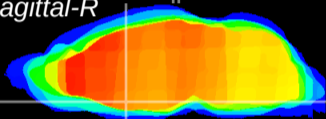

Coronal

Sagittal-R

Sagittal-L

ViBrism: CX11831
Horizontal

MPA