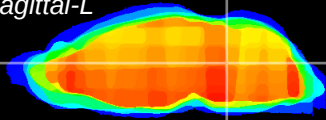

Coronal

Sagittal-R

Sagittal-L

ViBrism: CX11834
Horizontal

Tg