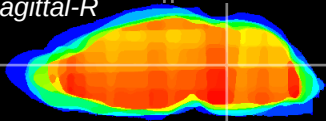

Coronal

Sagittal-R

Sagittal-L

ViBrism: CX11834
Horizontal

Tg