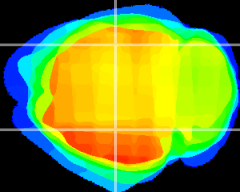

Coronal

Sagittal-R

Sagittal-L

ViBrism: CX11839
Horizontal

CA2/CA3