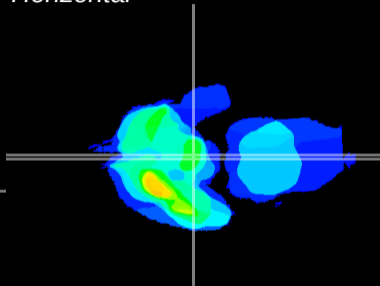

Coronal

Sagittal-R

Sagittal-L

ViBrism: CX11839
Horizontal

ME