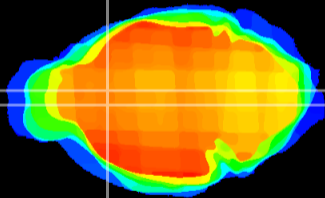

Coronal

Sagittal-R

Sagittal-L

ViBrism: CX11840
Horizontal

LS