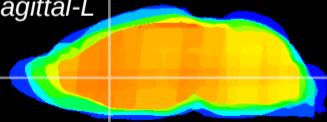

Coronal

Sagittal-R

Sagittal-L

ViBrism: CX11840
Horizontal

LS