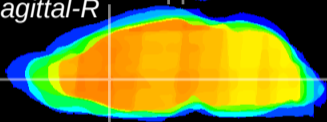

Coronal

Sagittal-R

Sagittal-L

ViBrism: CX11840
Horizontal

LS